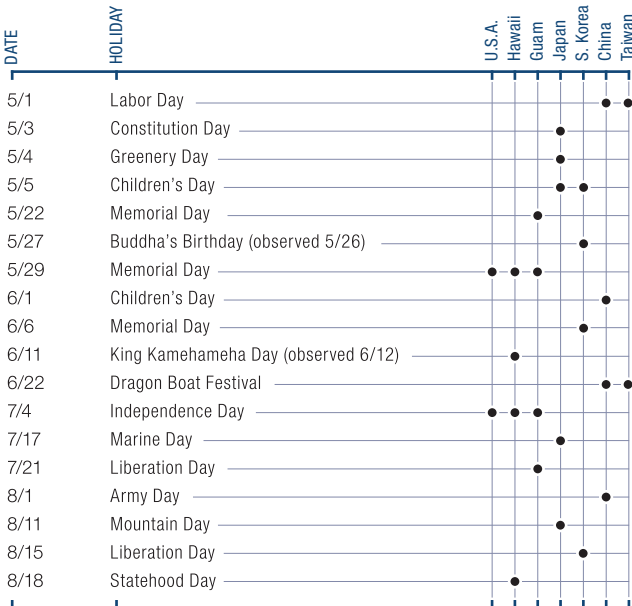

May 2023						
SUN	MON	TUE	WED	THU	FRI	SAT
	1 CN TW	2	3 JP	4 JP	5 JP KR	6
7	8	9	10	11	12	13
14	15	16	17	18	19	20
21	22 GU	23	24	25	26	27 KR
28	29 US HI GU	30	31			

June 2023						
SUN	MON	TUE	WED	THU	FRI	SAT
				1 CN	2	3
4	5	6 KR	7	8	9	10
11 HI	12	13	14	15	16	17
18	19	20	21	22 CN TW	23	24
25	26	27	28	29	30	

July 2023						
SUN	MON	TUE	WED	THU	FRI	SAT
						1
2	3	4 US HI GU	5	6	7	8
9	10	11	12	13	14	15
16	17 JP	18	19	20	21 GU	22
23	24	25	26	27	28	29
30	31					

August 2023						
SUN	MON	TUE	WED	THU	FRI	SAT
		1 CN	2	3	4	5
6	7	8	9	10	11 JP	12
13	14	15 KR	16	17	18 HI	19
20	21	22	23	24	25	26
27	28	29	30	31		

US = U.S.A. HI = Hawaii GU = Guam JP = Japan KR = S. Korea CN = China TW = Taiwan

MARKET INSIGHTS

- Offices in Japan will be closed on 4/29-5/5 for **Japanese Golden Week**.
- Offices in China will be closed on 5/1-5/5 for Labor Day.
- Offices in China and Taiwan will be closed on 6/22-6/23 for Dragon Boat festival.
- Offices in Japan will be closed on 8/13-8/15 for **Obon**.

Japanese Golden Week
4/29/2023-5/5/2023

*office closure dates may vary